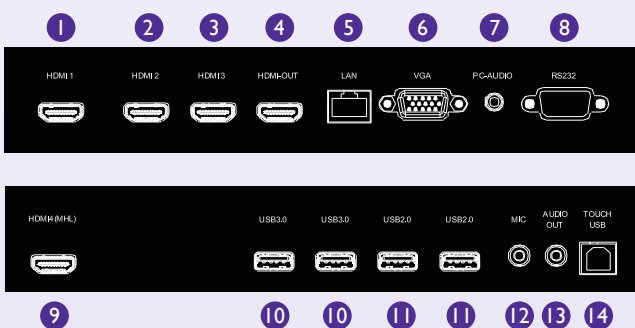

Hassle-Free Maintenance

- **MDA Software**

Multiple Display Administrator (MDA) creates hassle-free maintenance for IT personnel to remotely control the general display settings of IFPs and schedule their on/off times.

- **Over-the-Air Update (OTA)**

Upgrade your displays with the latest BenQ firmware via BenQ's OTA update support to keep them running smoothly at all times.

Input and Output Terminals

- | | |
|----------------------|---------------------------|
| 1 HDMI Input 1 (2.0) | 9 HDMI Input 4 (MHL)(2.0) |
| 2 HDMI Input 2 (2.0) | 10 USB 3.0 |
| 3 HDMI Input 3 (2.0) | 11 USB 2.0 |
| 4 HDMI Output | 12 Microphone |
| 5 LAN | 13 Audio output |
| 6 VGA Input | 14 Touch USB port |
| 7 Audio Input | |
| 8 RS232 Input | |