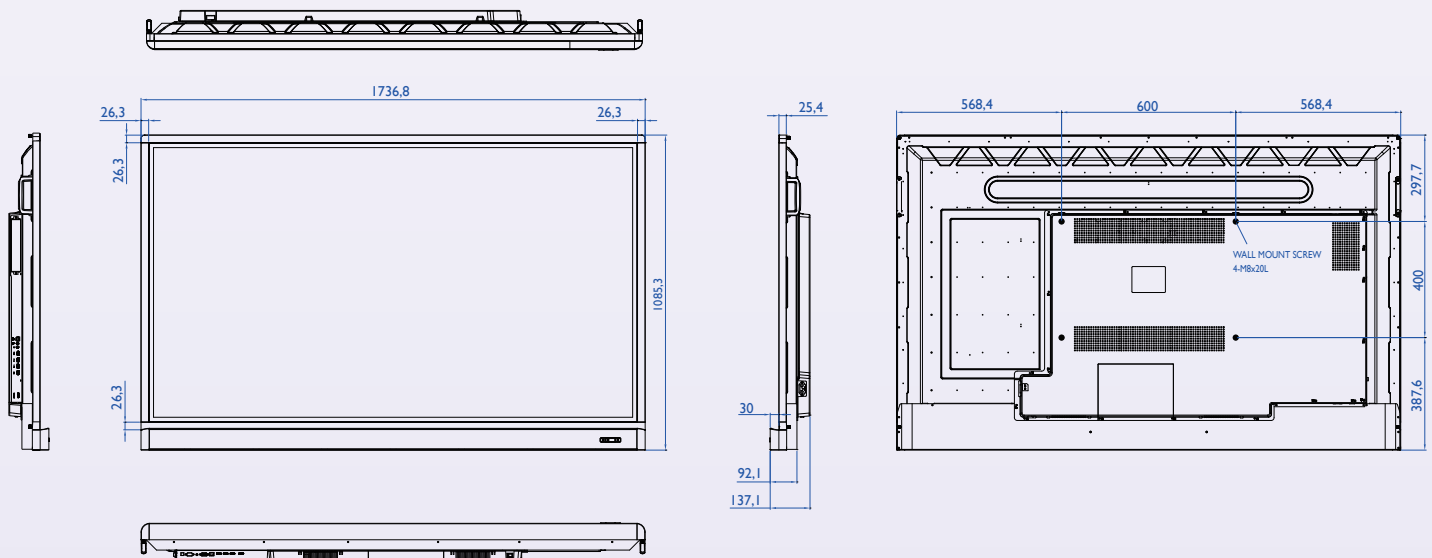

Dimensions

Dealer's Stamp

Because it matters